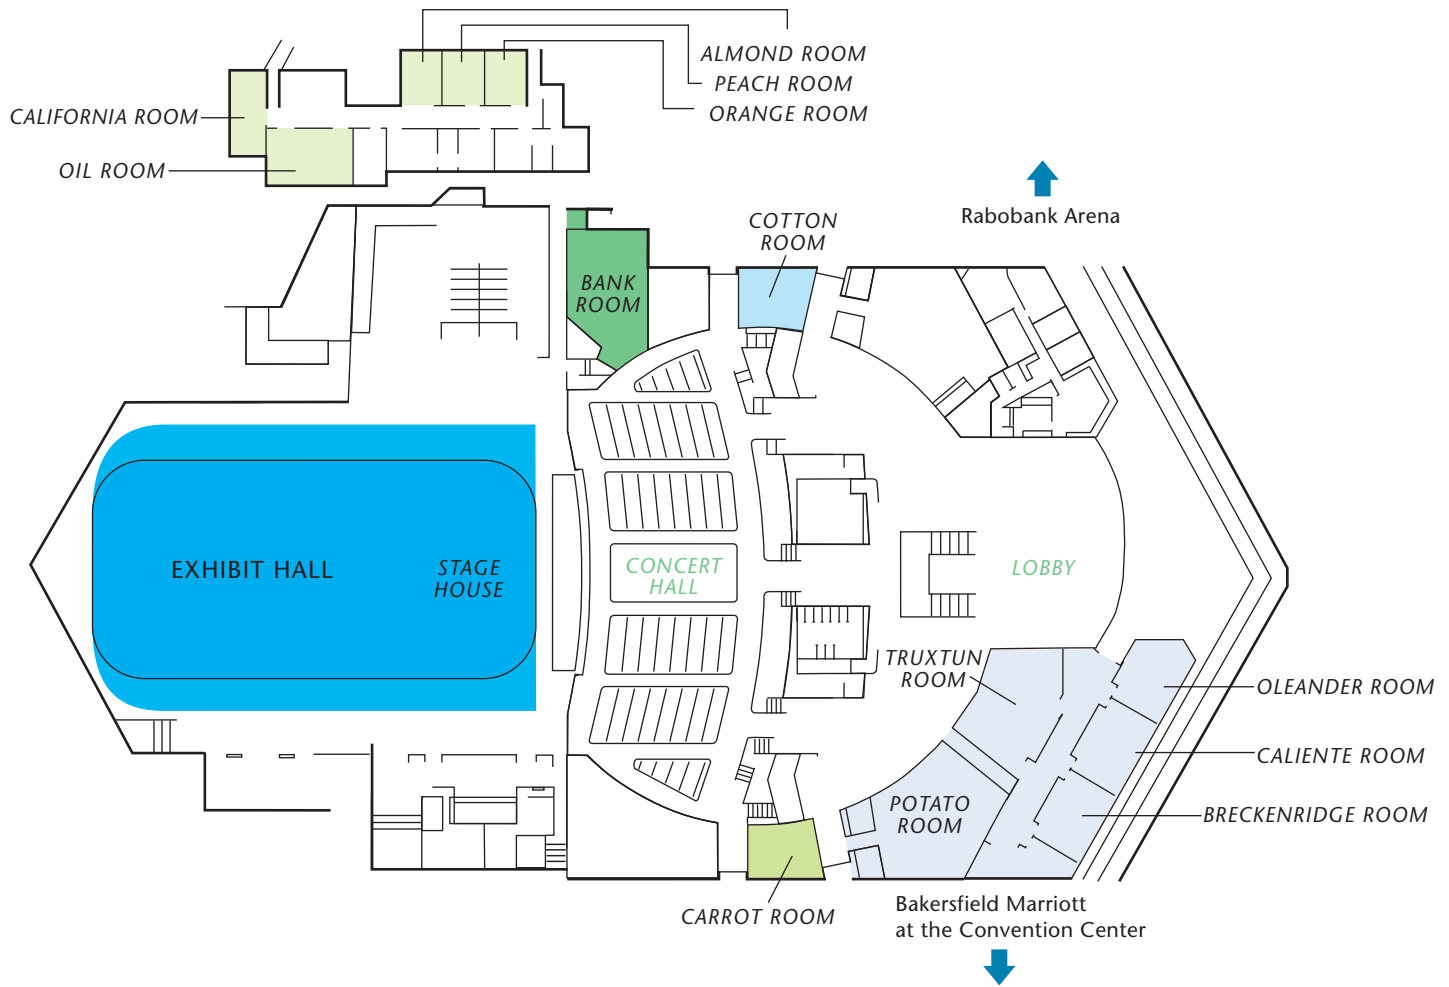

Rabobank ARENA

THEATER & CONVENTION CENTER

ROOM	SQUARE FEET	CLASSROOM	THEATER	5' ROUNDS	8' TABLES	MAXIMUM
COTTON ROOM	520	27	55	—	—	75
CARROT ROOM	520	27	55	—	—	75
BANK ROOM	1,420	33	70	72	72	100
ORANGE ROOM	322	18	23	—	—	45
PEACH ROOM	273	18	23	—	—	35
ALMOND ROOM	322	18	23	—	—	45
CALIFORNIA ROOM	425	24	50	—	—	55
OIL ROOM	522	24	50	—	—	75
STAGEHOUSE	7,830	300	600	360	400	900
EXHIBIT HALL	29,450	—	2,800	840	1,800	2,100
CONCERT HALL	28,512	—	3,000	—	—	3,000
LOBBY	12,885	140	280	320	296	1,000
POTATO ROOM	1,770	126	200	120	128	260
BRECKENRIDGE ROOM	695	45	70	48	48	100
CALIENTE ROOM	695	45	70	48	48	100
OLEANDER ROOM	660	36	55	40	40	85
TRUXTUN ROOM	1,505	90	163	196	112	200